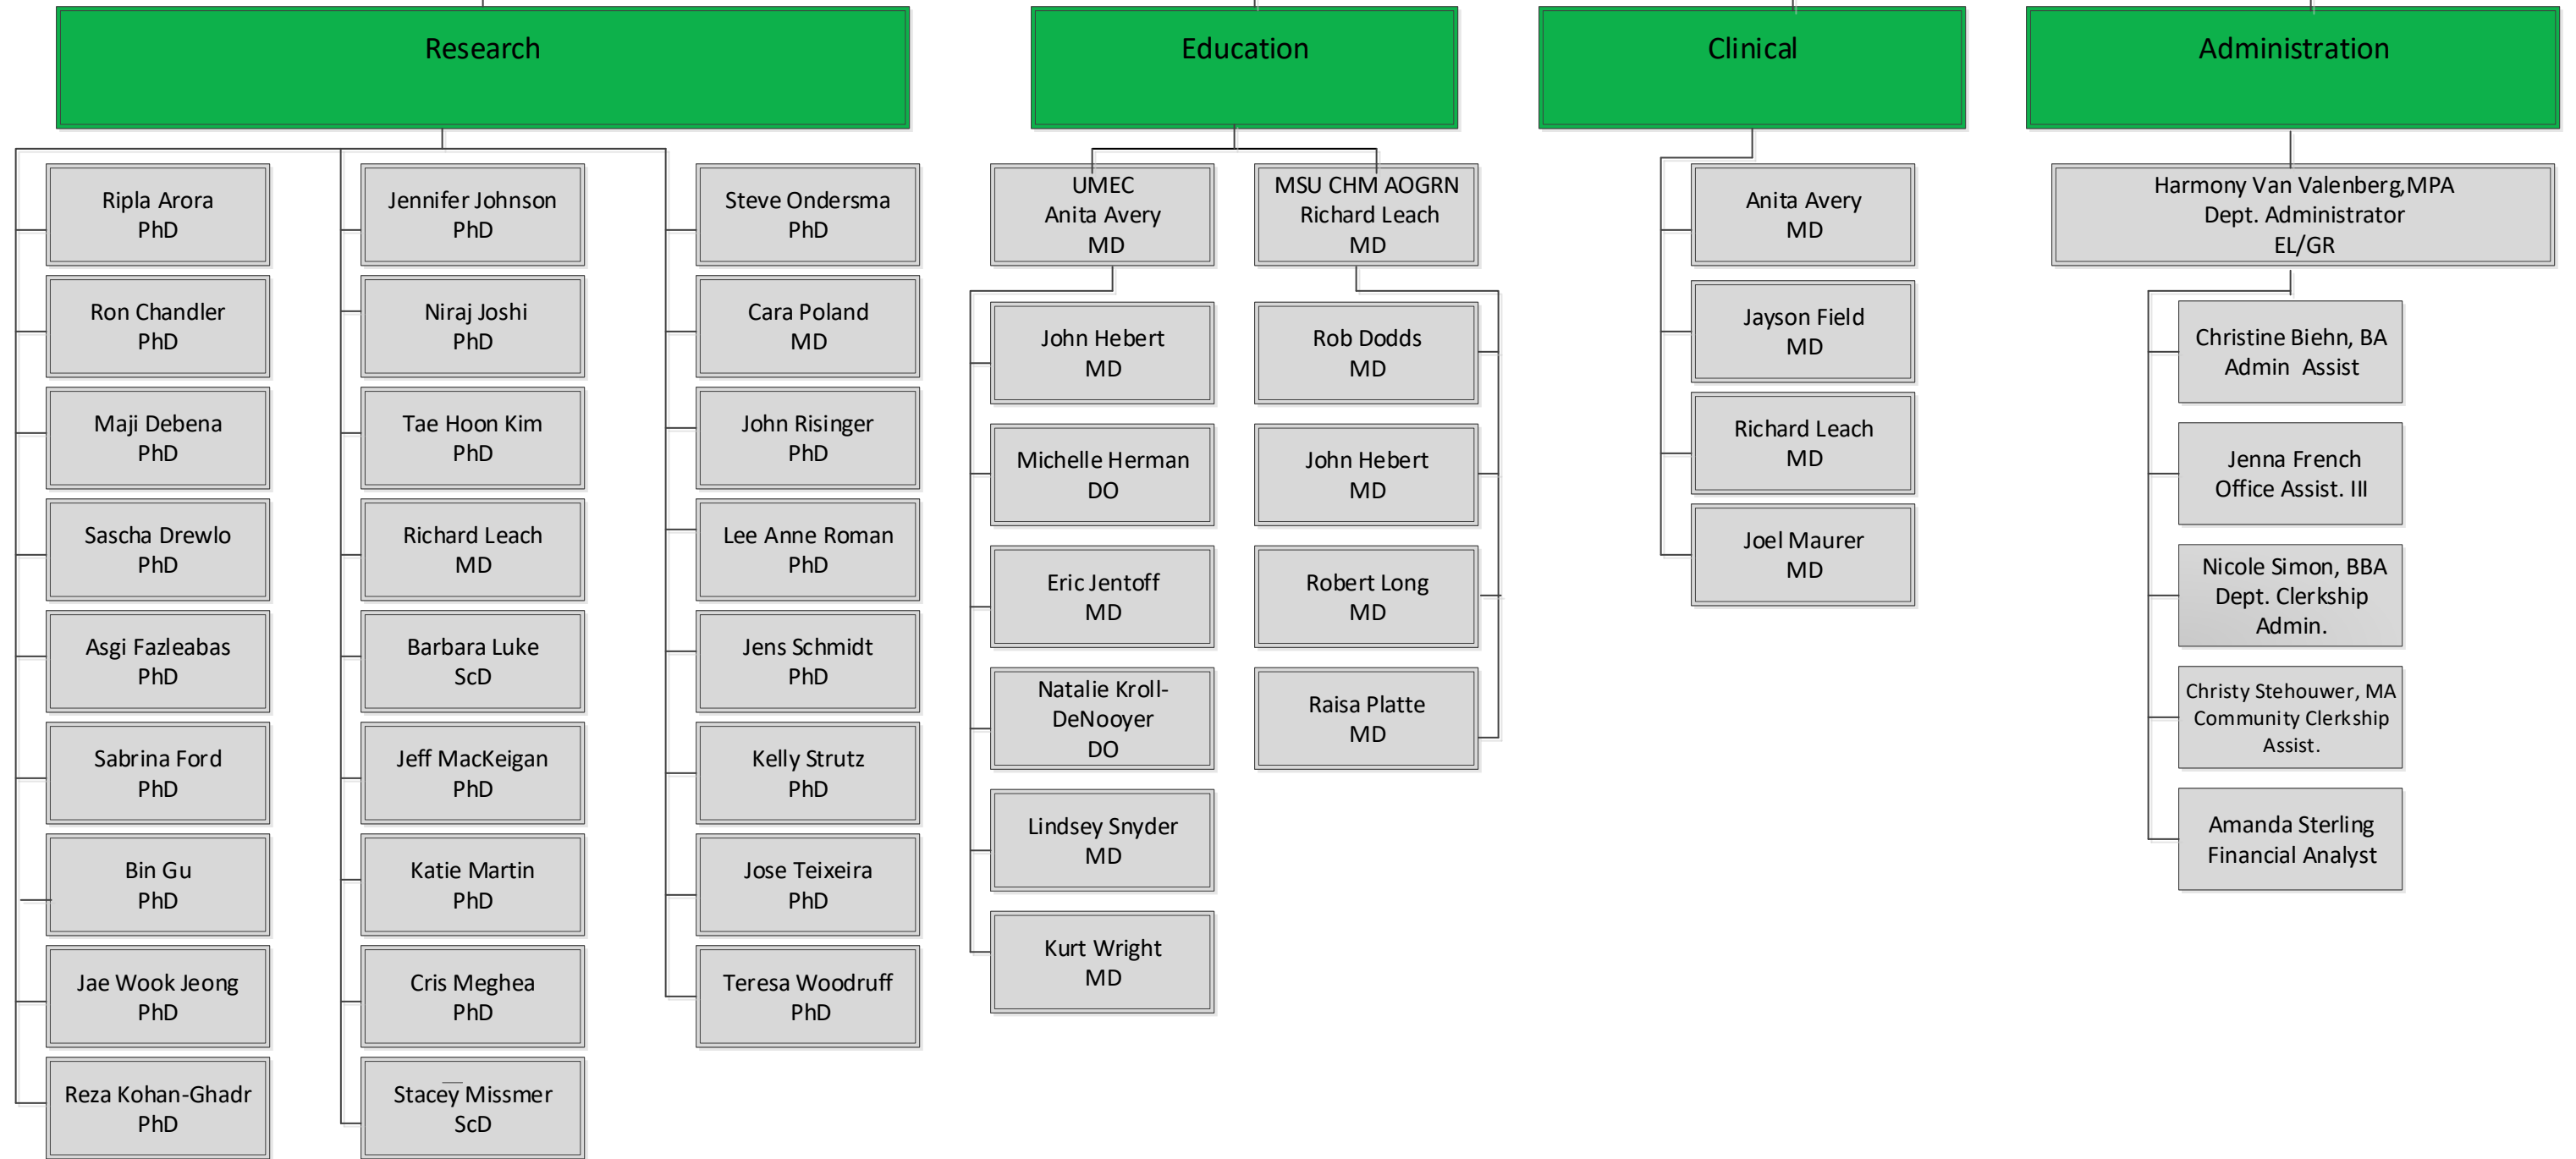

# Michigan State University

College of Human Medicine  
Department of Obstetrics, Gynecology and Reproductive Biology  
Grand Rapids, East Lansing, and Flint

Richard E. Leach, MD  
Professor and Chair

**Michigan State University**  
 College of Human Medicine  
 Department of Obstetrics, Gynecology and Reproductive Biology  
 Grand Rapids, East Lansing, and Flint

**Richard E. Leach, MD**  
 Professor and Chair

**Research**