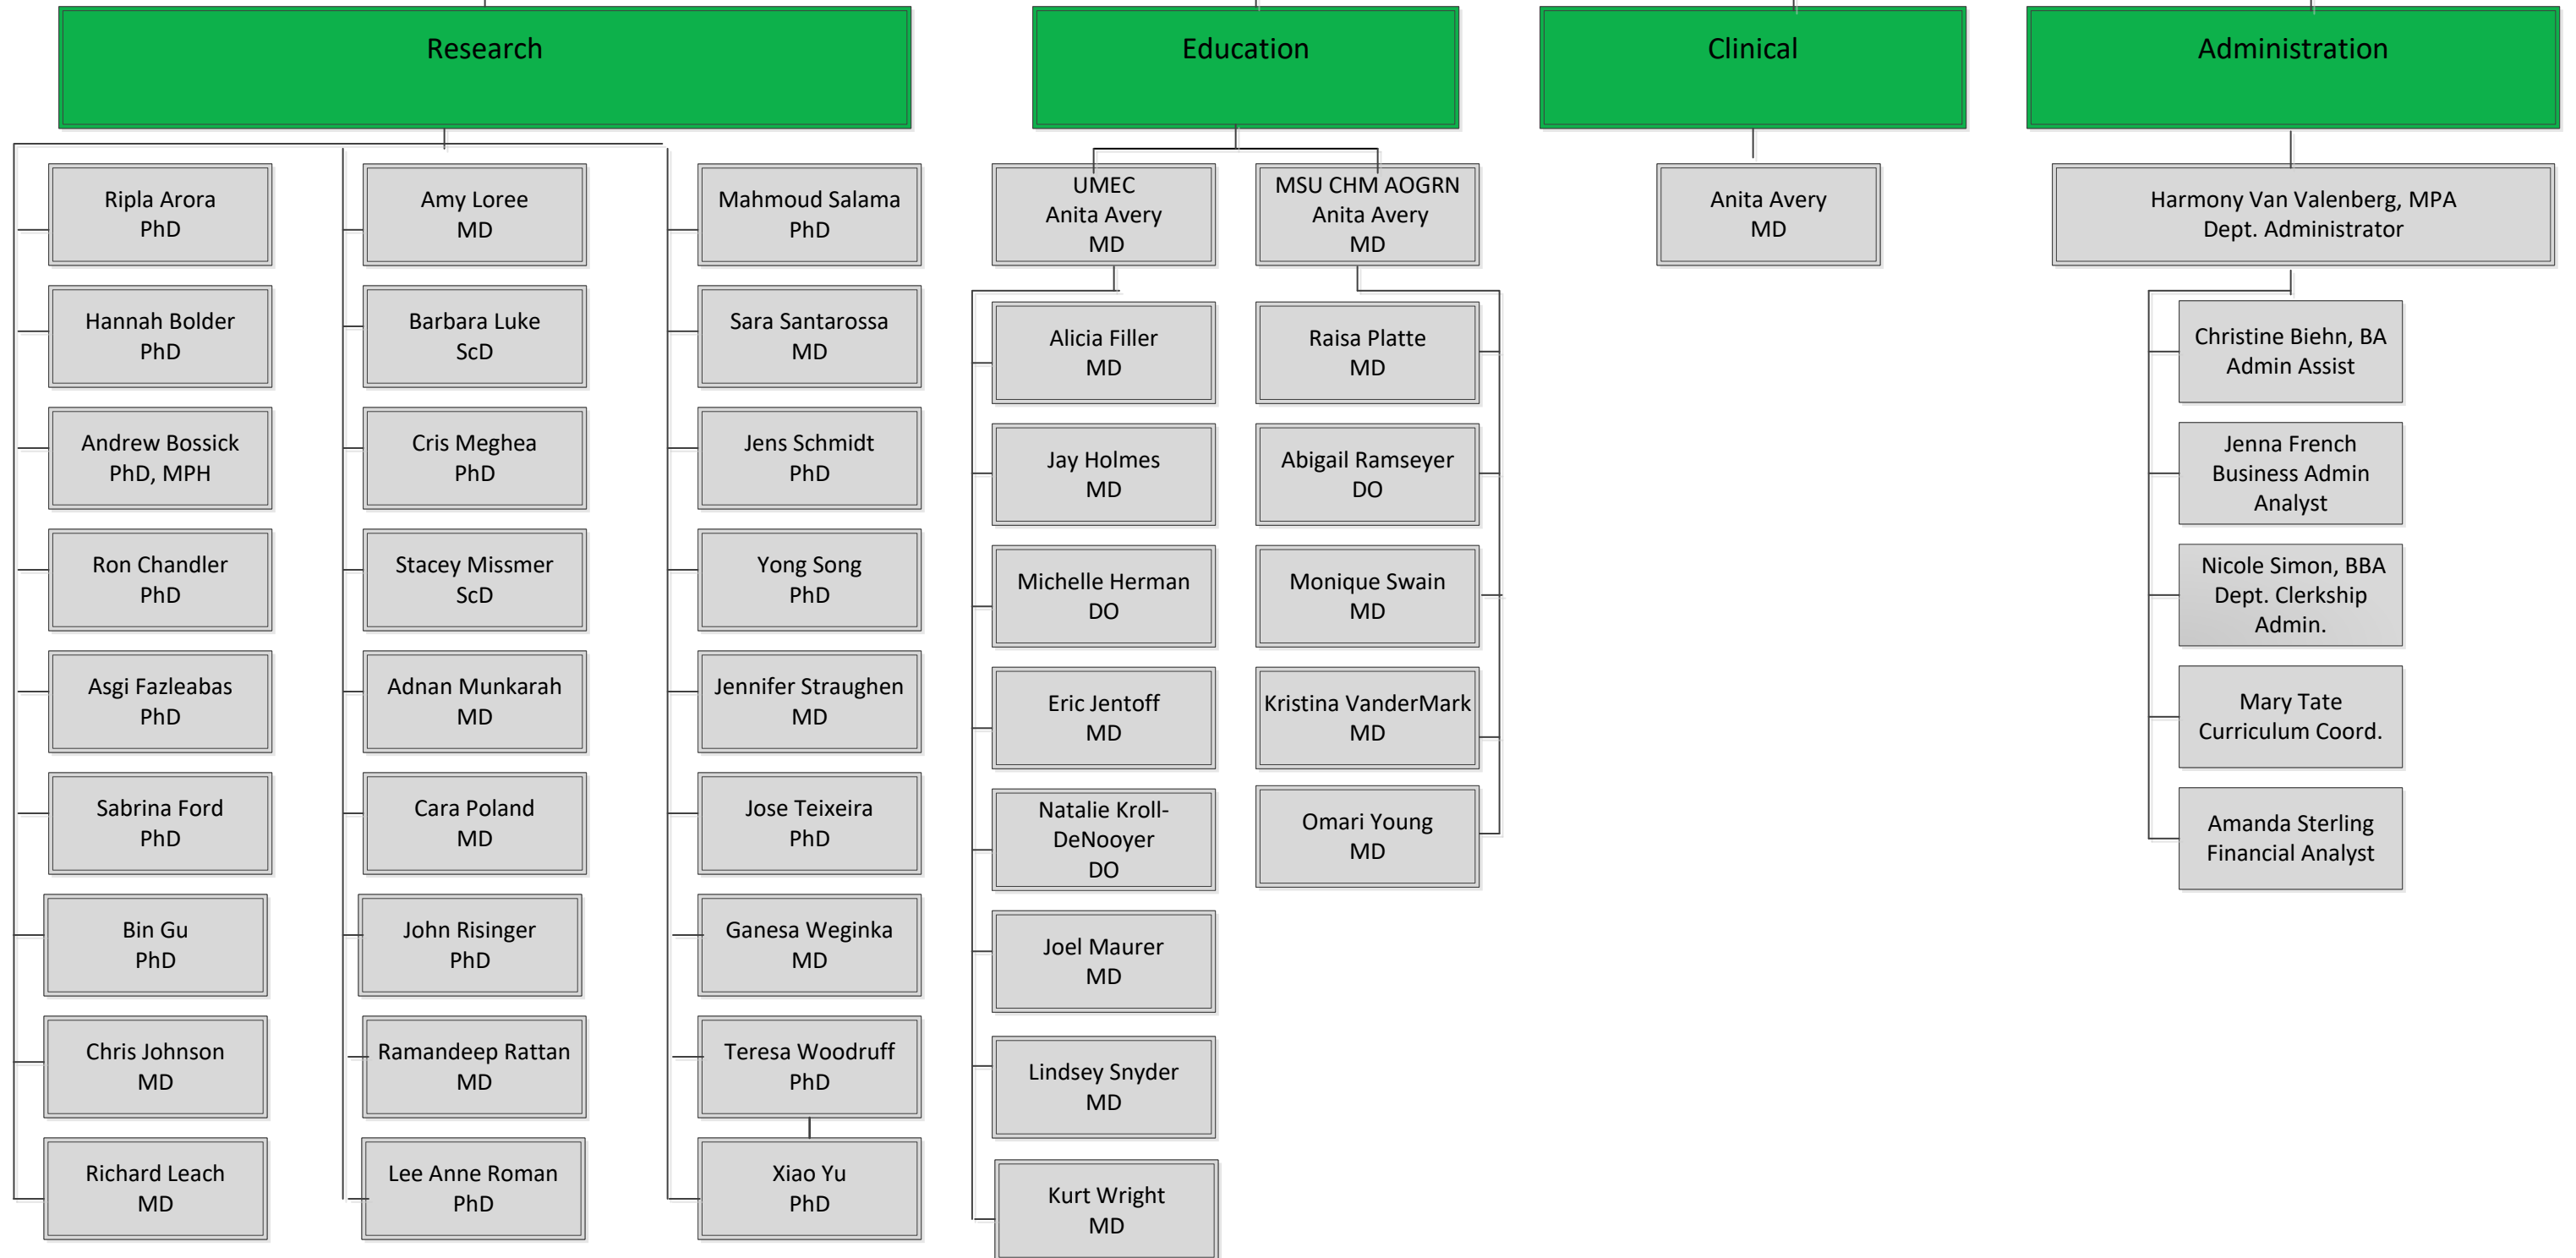

# Michigan State University

College of Human Medicine  
Department of Obstetrics, Gynecology and Reproductive Biology  
Grand Rapids, East Lansing, and Flint

Richard E. Leach, MD  
Professor and Chair

**Michigan State University**  
 College of Human Medicine  
 Department of Obstetrics, Gynecology and Reproductive Biology  
 Grand Rapids, East Lansing, and Flint

**Richard E. Leach, MD**  
 Professor and Chair

**Research**