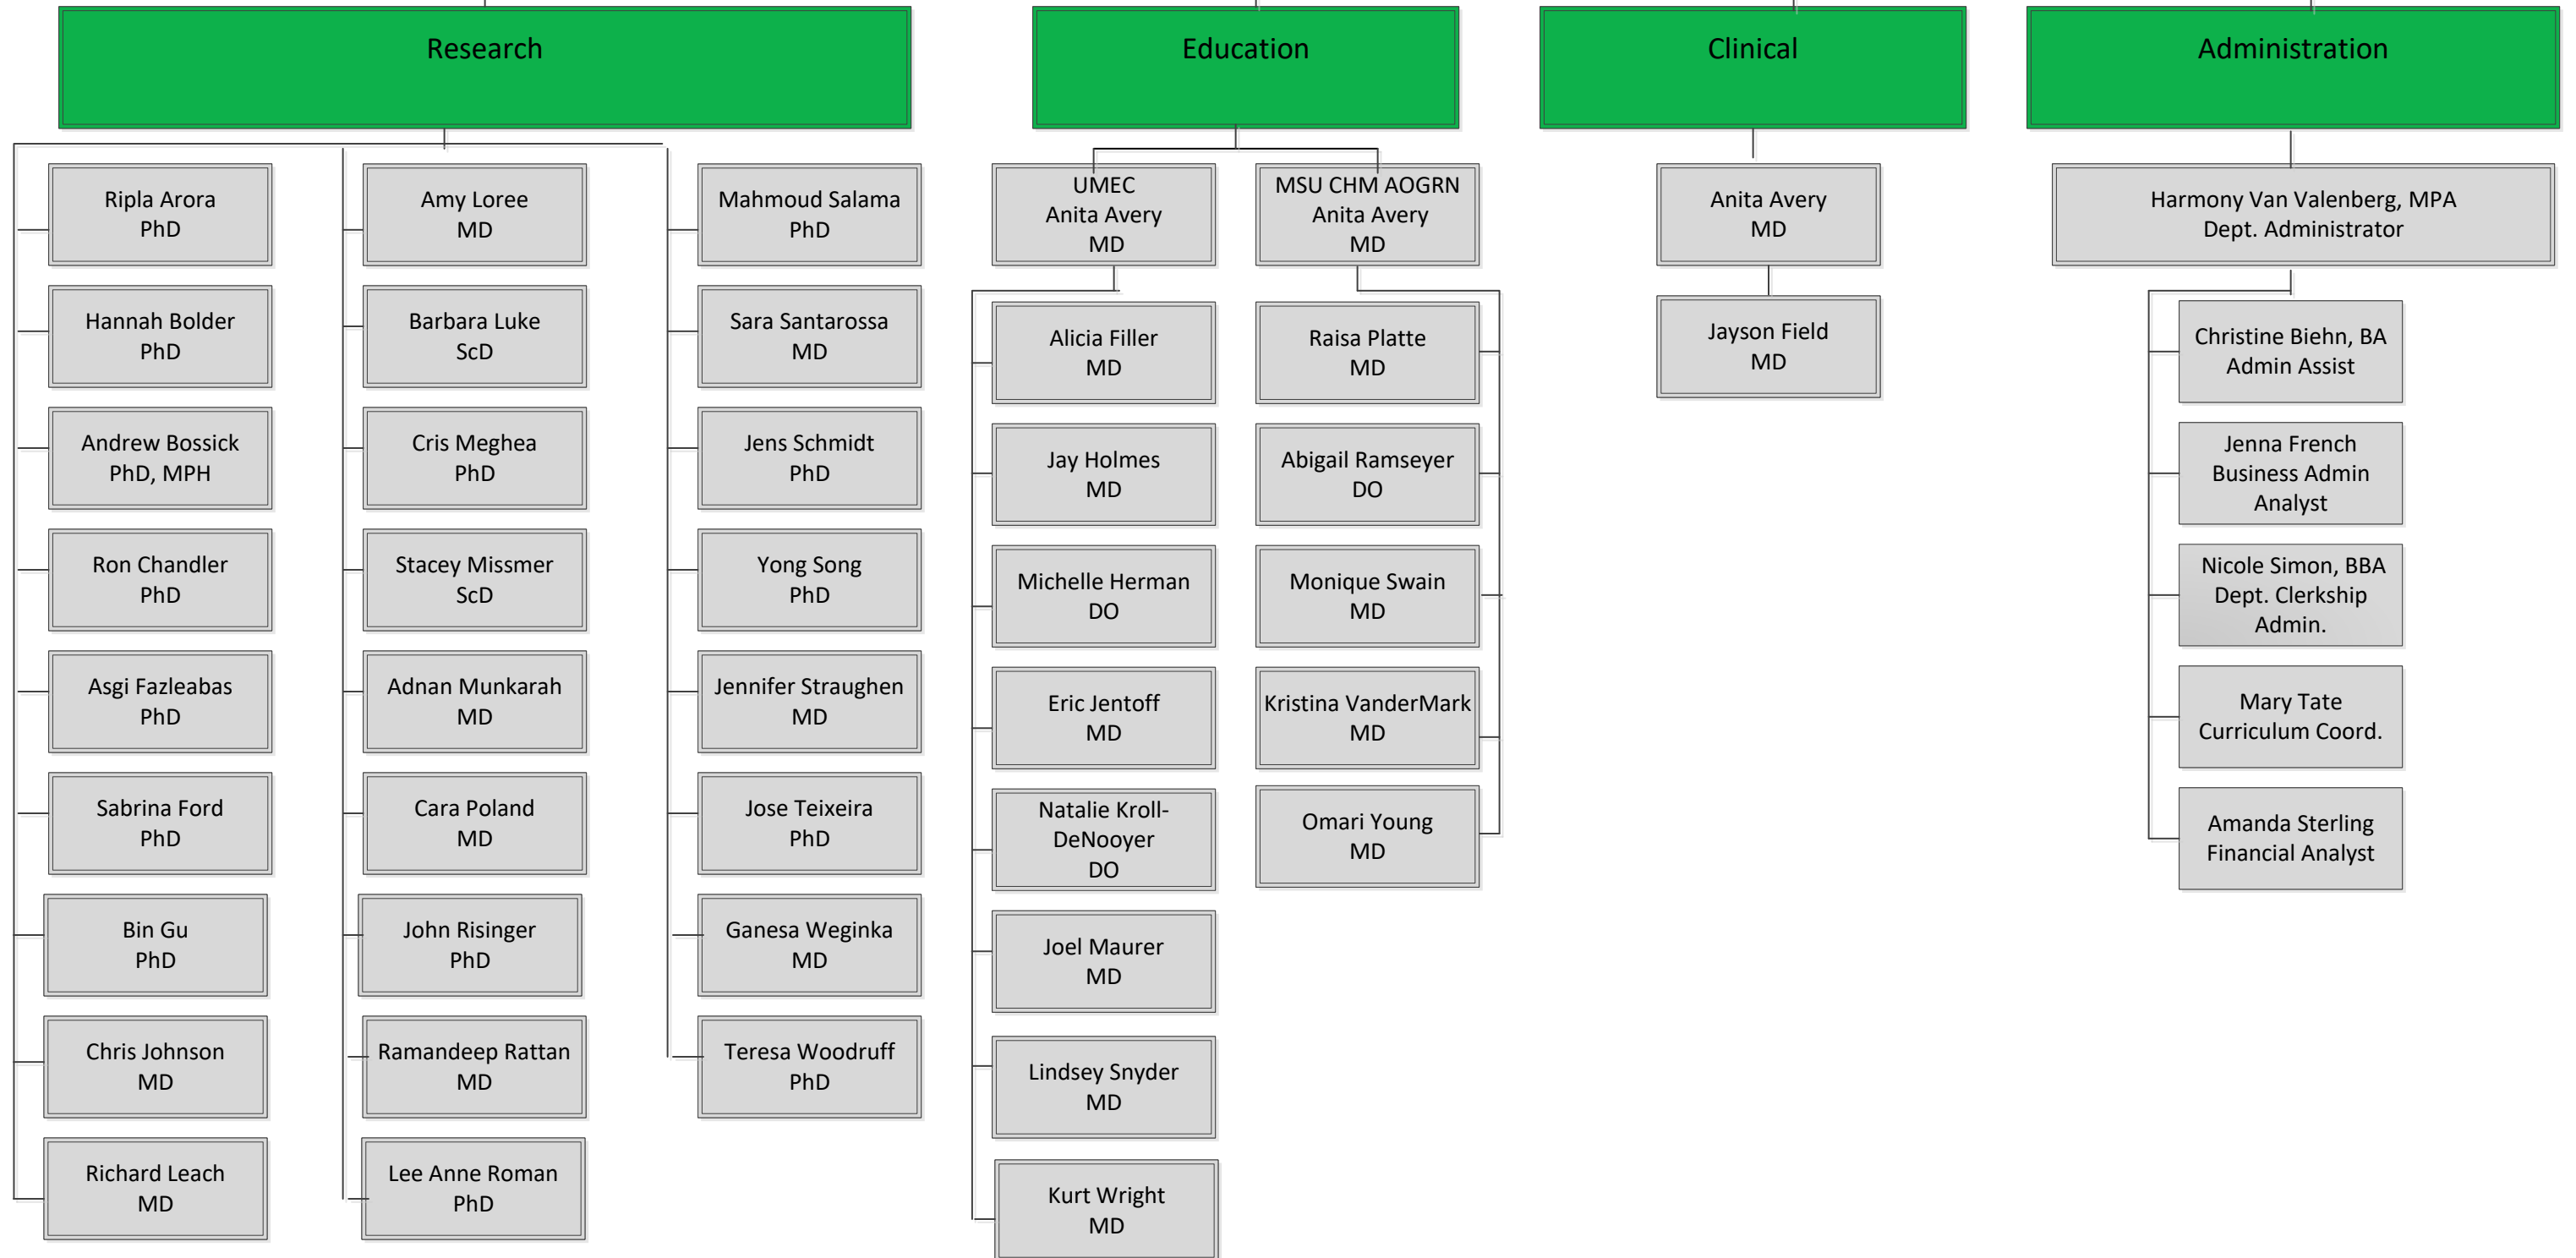

# Michigan State University

College of Human Medicine  
Department of Obstetrics, Gynecology and Reproductive Biology  
Grand Rapids, East Lansing, and Flint

Richard E. Leach, MD  
Professor and Chair

## Research