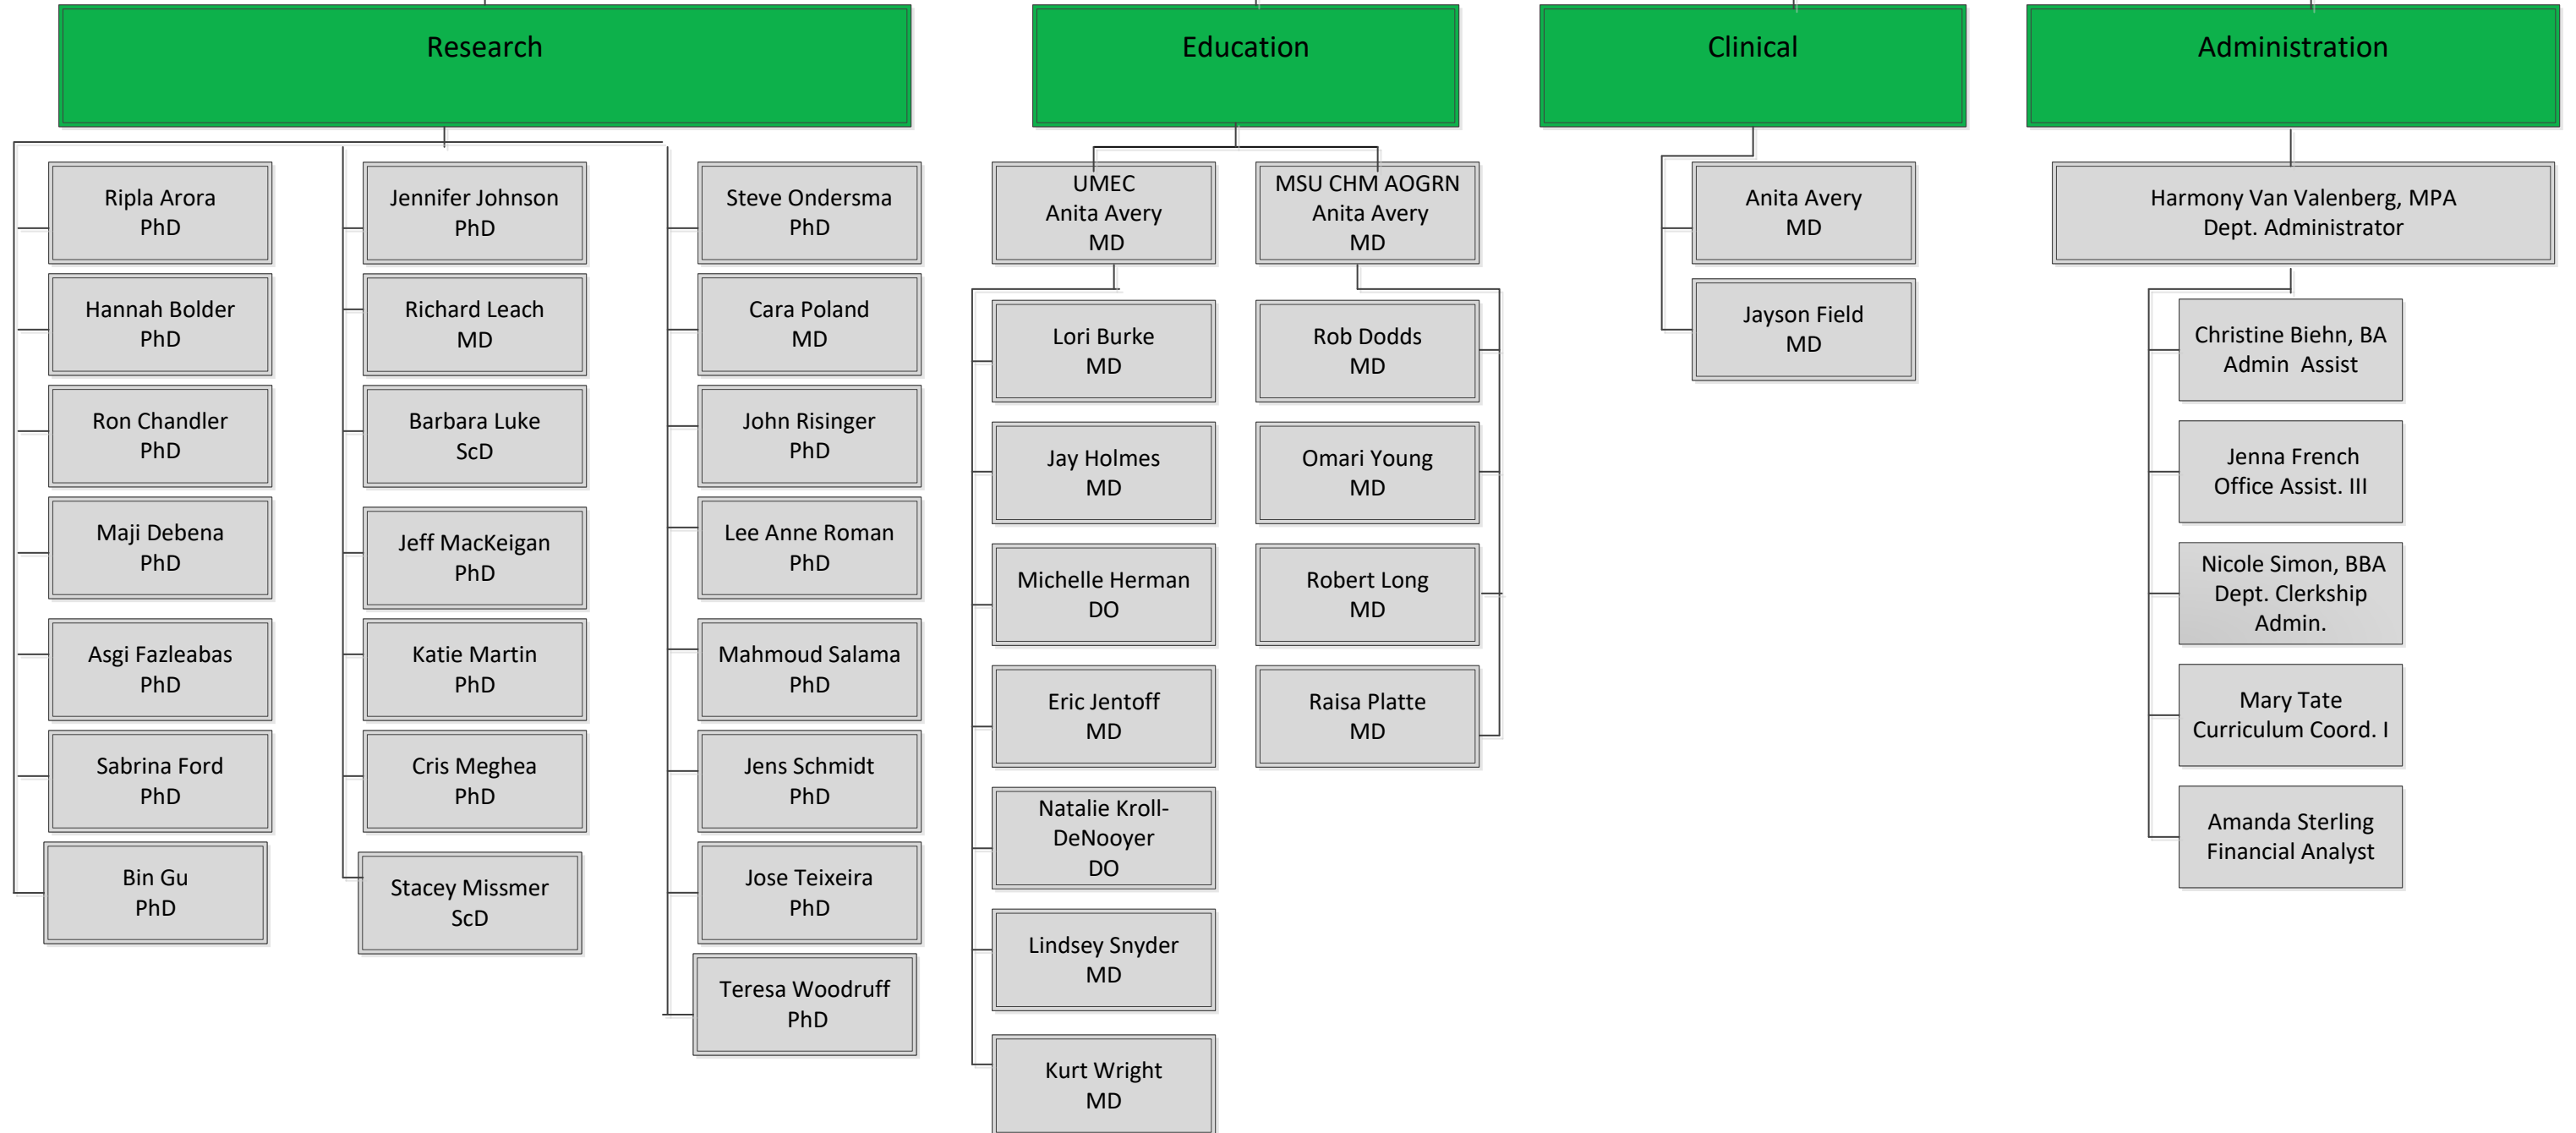

# Michigan State University

College of Human Medicine  
Department of Obstetrics, Gynecology and Reproductive Biology  
Grand Rapids, East Lansing, and Flint

Richard E. Leach, MD  
Professor and Chair

**Michigan State University**  
 College of Human Medicine  
 Department of Obstetrics, Gynecology and Reproductive Biology  
 Grand Rapids, East Lansing, and Flint

**Richard E. Leach, MD**  
 Professor and Chair

**Research**